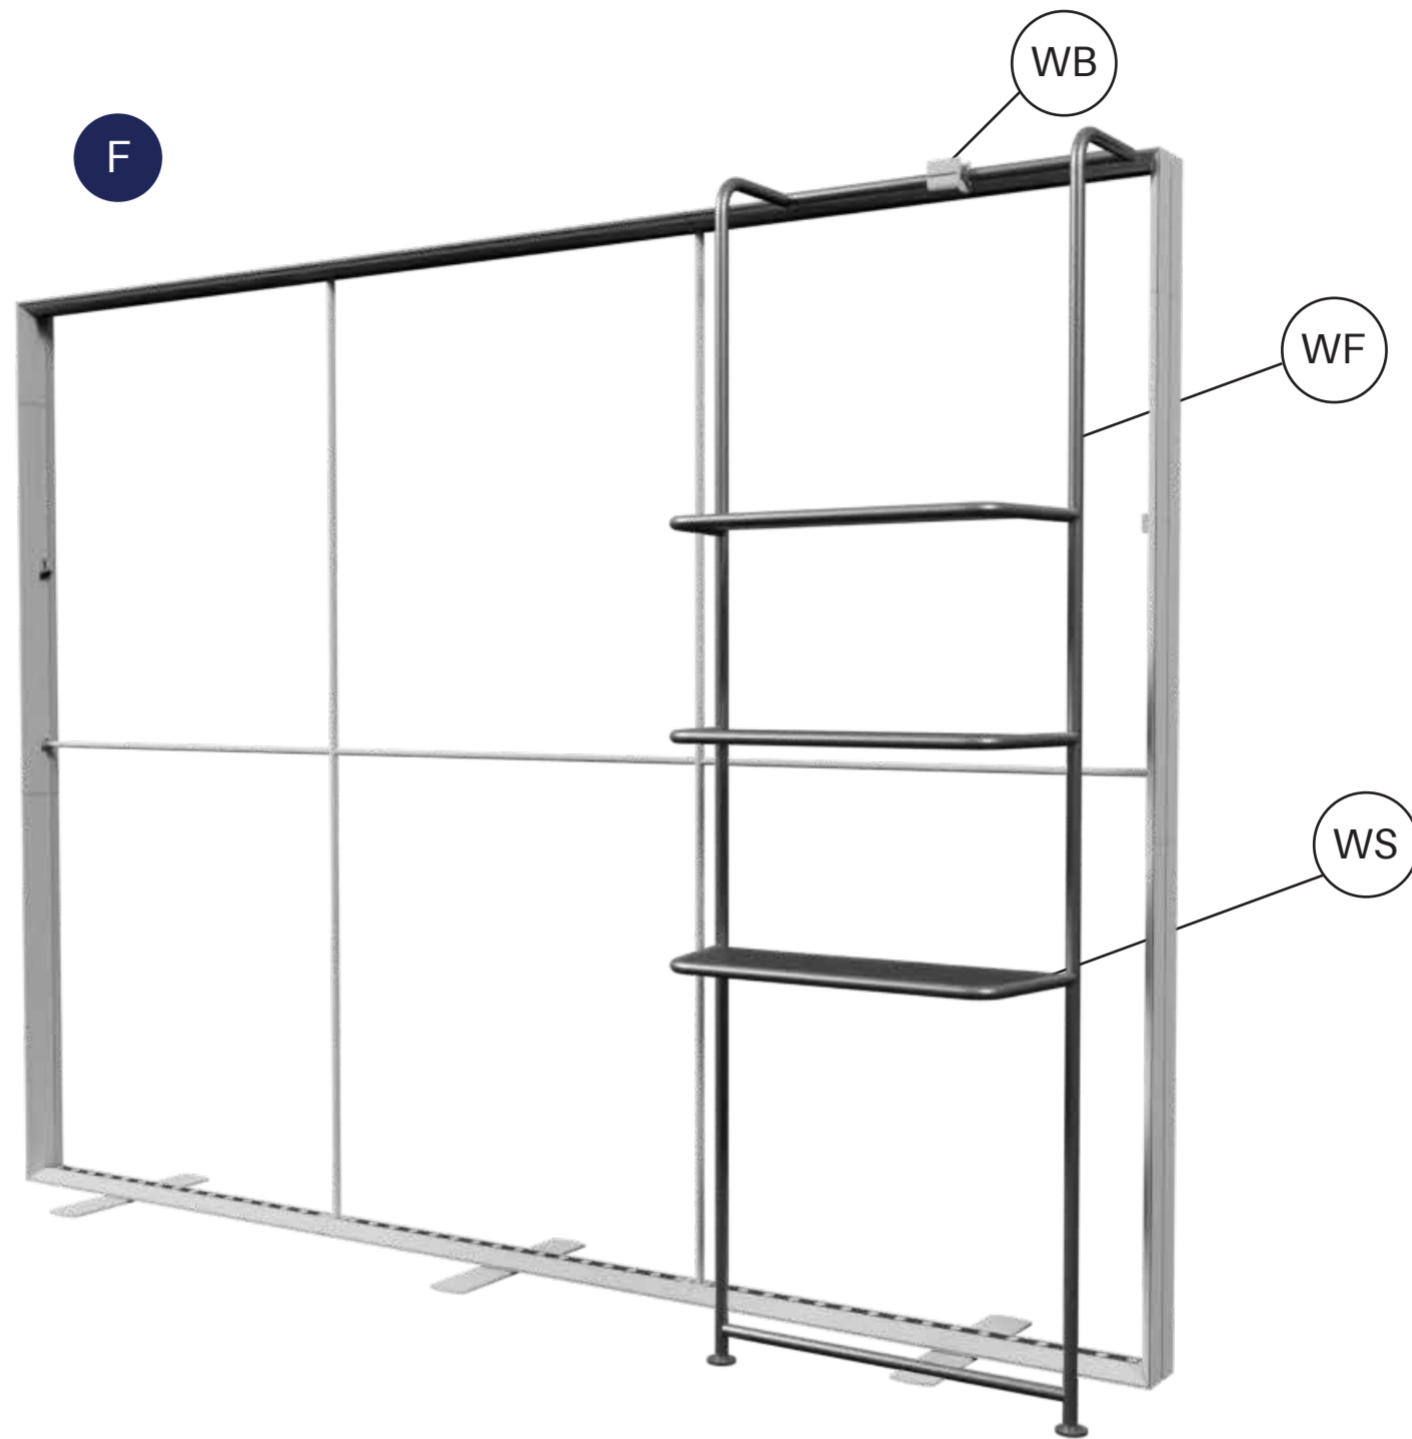

# 10' F-Waterfall Kit Map

COMPONENTS	
(F) Panel F	1x
(WF) 36" Waterfall	1x
(WB) WLM to BLM 90	2x
(WS) Waterfall Shelves	3x