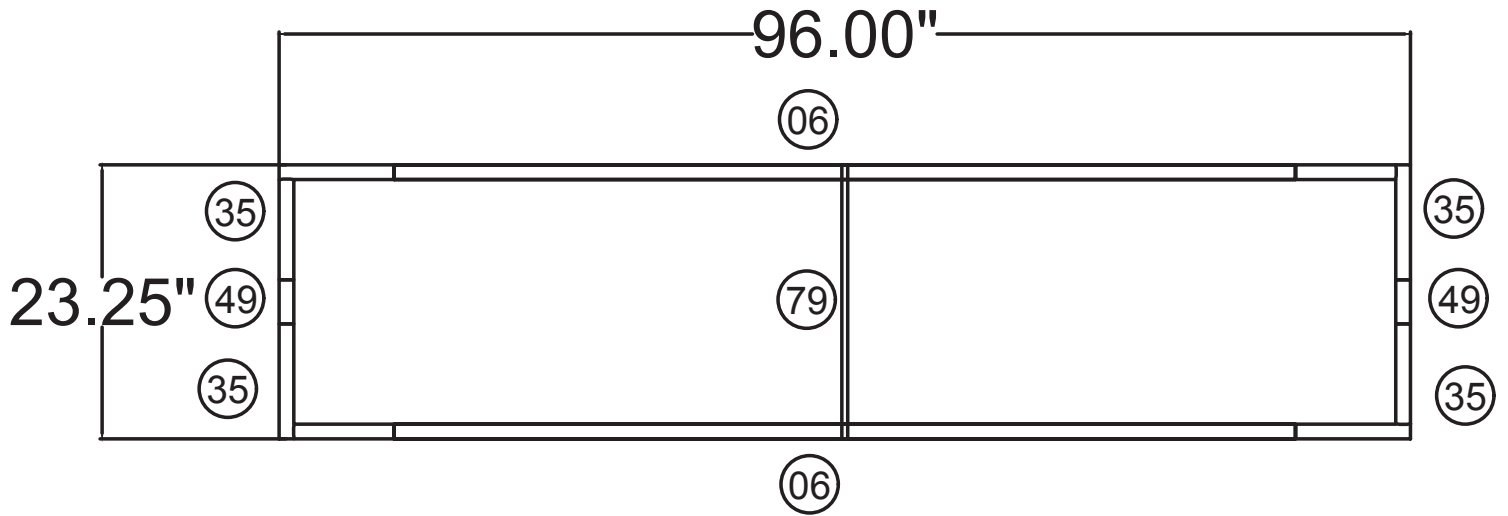

WAVELINE®
8'w x 2'h WL Hanging Sign

FHS0824

8'w x 2'h WL Hanging Sign	
Qty.	Part Number
4	WLM#035
2	WLM#049
2	WLM#006
1	WLM#079
1	BGO-BAG-L

Notes:

- * Does not include Hanging Cables
- * will fit inside CA600 or CA900 case