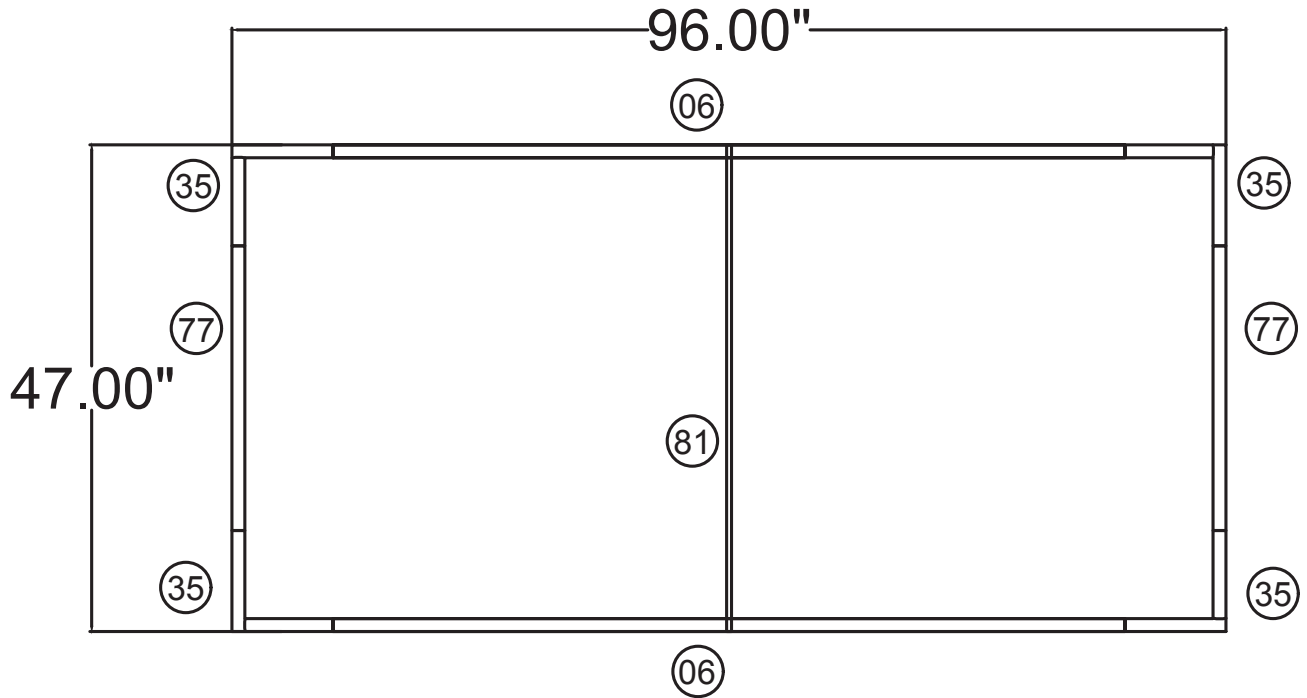

**WAVELINE®**  
8'w x 4'h WL Hanging Sign

## FHS0848

8'w x 4'h WL Hanging Sign	
Qty.	Part Number
4	WLM#035
2	WLM#077
2	WLM#006
1	WLM#081
1	BGO BAG-L

**Notes:**

- \* Does not include Hanging Cables
- \* will fit inside CA600 or CA900 case