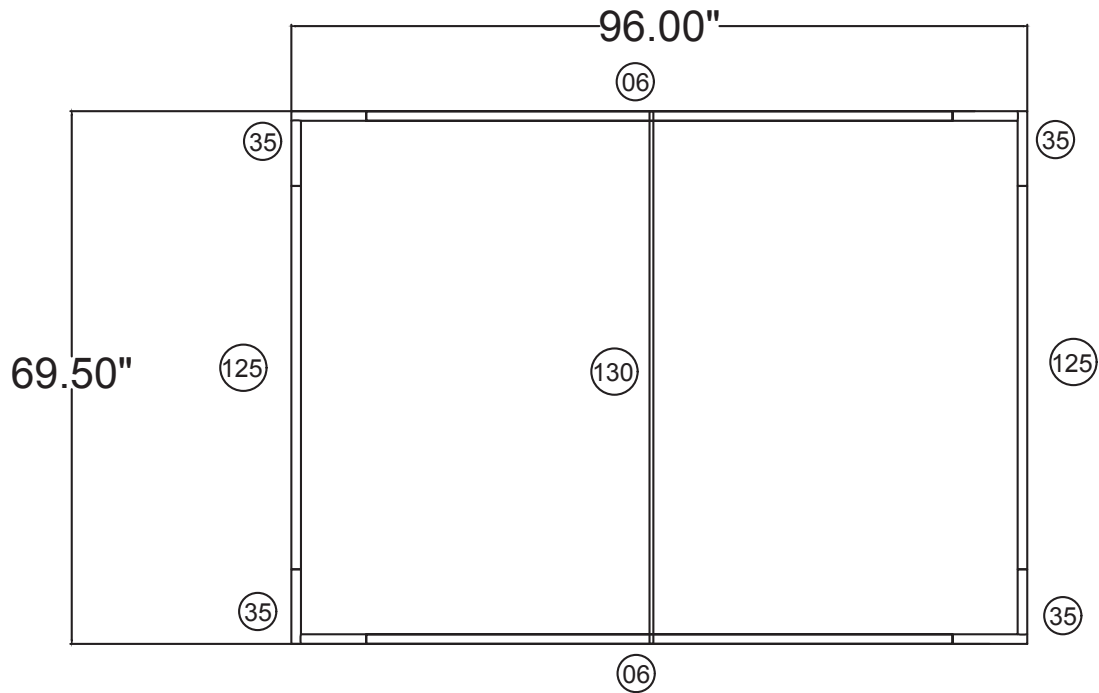

WAVELINE®

8'w x 6'h WL Hanging Sign

FHS0872

8'w x 6'h WL Hanging Sign	
Qty.	Part Number
4	WLM#035
2	WLM#125
2	WLM#006
1	WLM#130
1	BGO BAG-L

Notes:

- * Does not include Hanging Cables
- * will fit inside CA600 or CA900 case