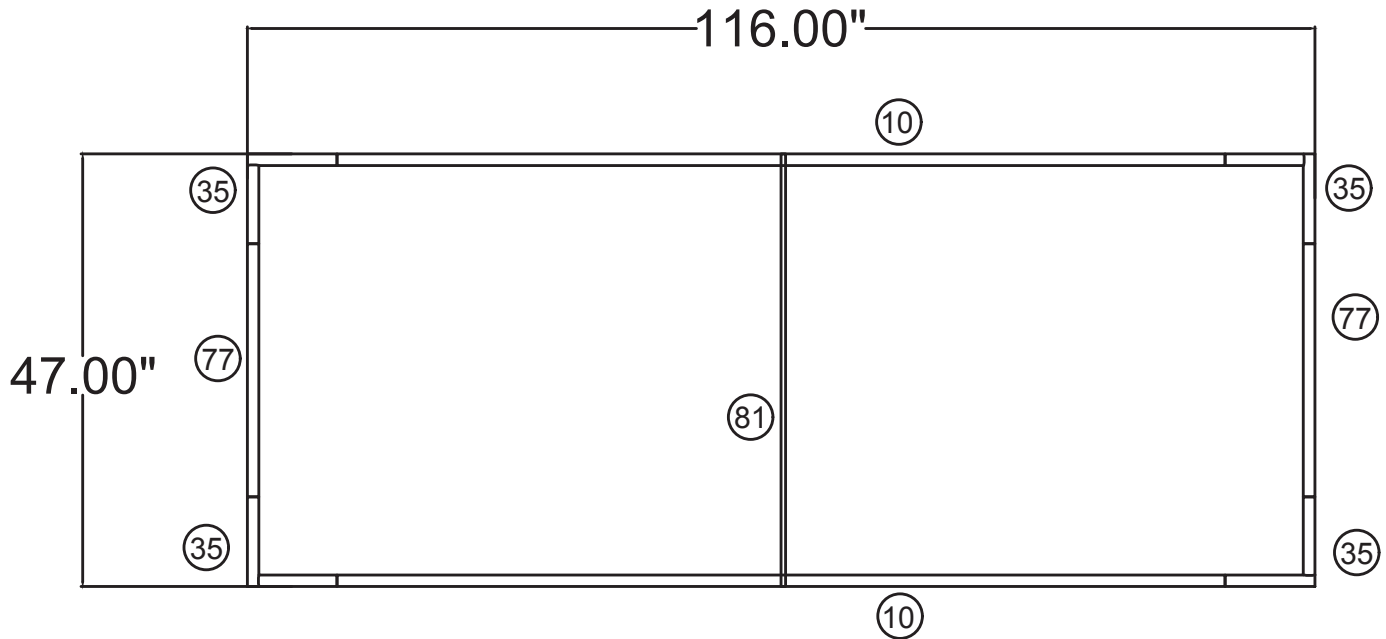

10'w x 4'h WL Hanging Sign

FHS1048

10'w x 4'h WL Hanging Sign	
Qty.	Part Number
4	WLM#035
2	WLM#077
1	WLM#081
2	WLM#010
1	BGO BAG-L

Notes:

- * Does not include Hanging Cables
- * will fit inside CA600 or CA900 case