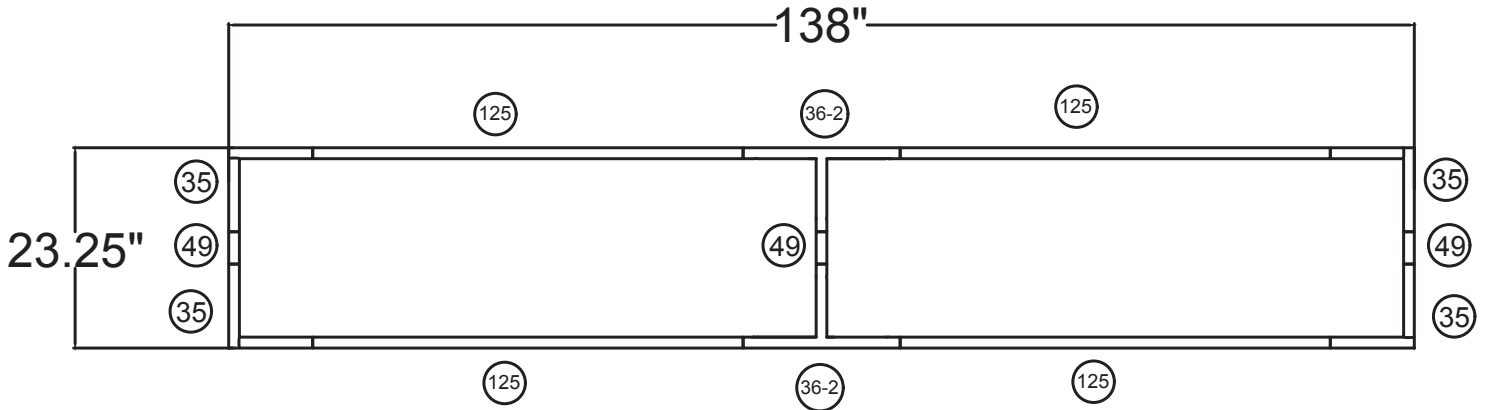

WAVELINE®

12'w x 2'h WL Hanging Sign

FHS1224

12'w x 2'h WL Hanging Sign	
Qty.	Part Number
4	WLM#035
3	WLM#049
4	WLM#125
2	WLM#036-2
1	BGO BAG-L

Notes:

- * Does not include Hanging Cables
- * will fit inside CA600 or CA900 case