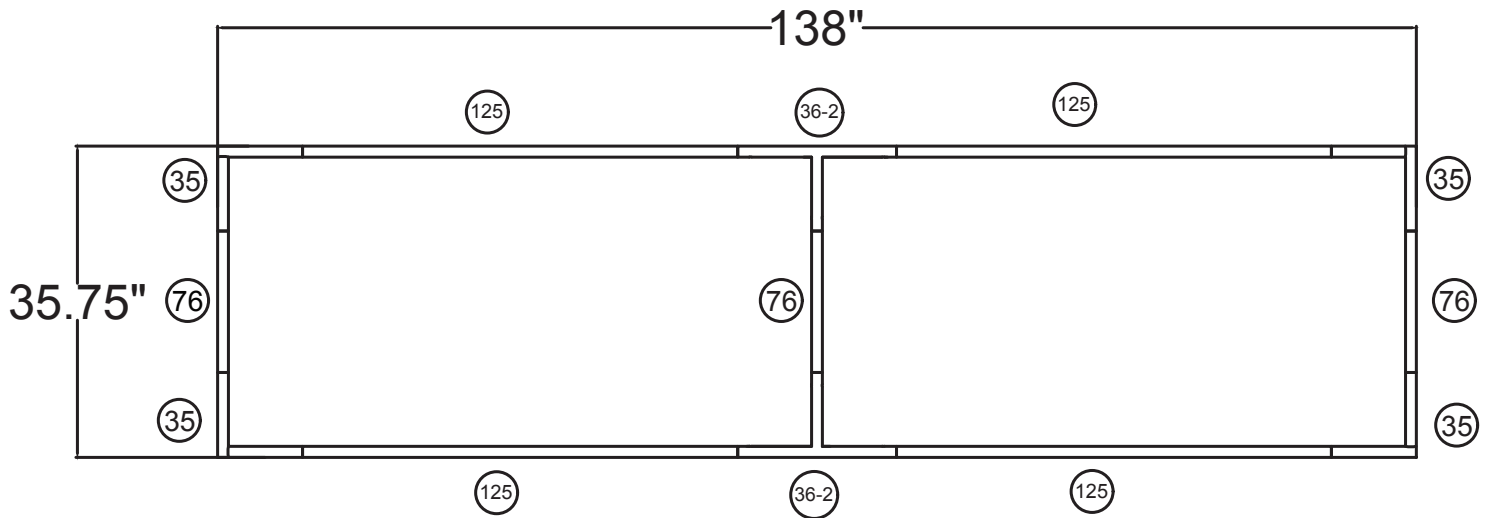

WAVELINE®

12'w x 3'h WL Hanging Sign

FHS1236

12'w x 3'h WL Hanging Sign	
Qty.	Part Number
4	WLM#035
3	WLM#076
4	WLM#125
2	WLM#036-2
1	BGO BAG-L

Notes:

- * Does not include Hanging Cables
- * will fit inside CA600 or CA900 case