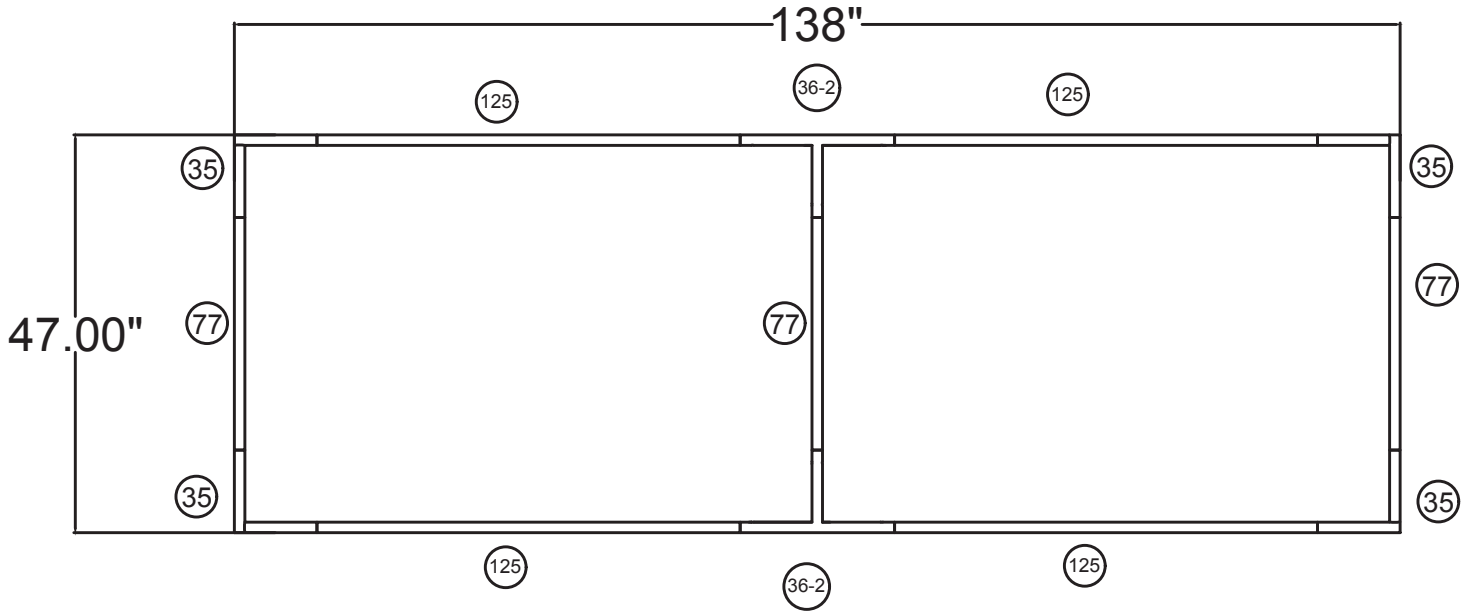

WAVELINE®

12'w x 4'h WL Hanging Sign

FHS1248

12'w x 4'h WL Hanging Sign	
Qty.	Part Number
4	WLM#035
3	WLM#077
4	WLM#125
2	WLM#036-2
1	BGO BAG-L

Notes:

- * Does not include Hanging Cables
- * will fit inside CA600 or CA900 case