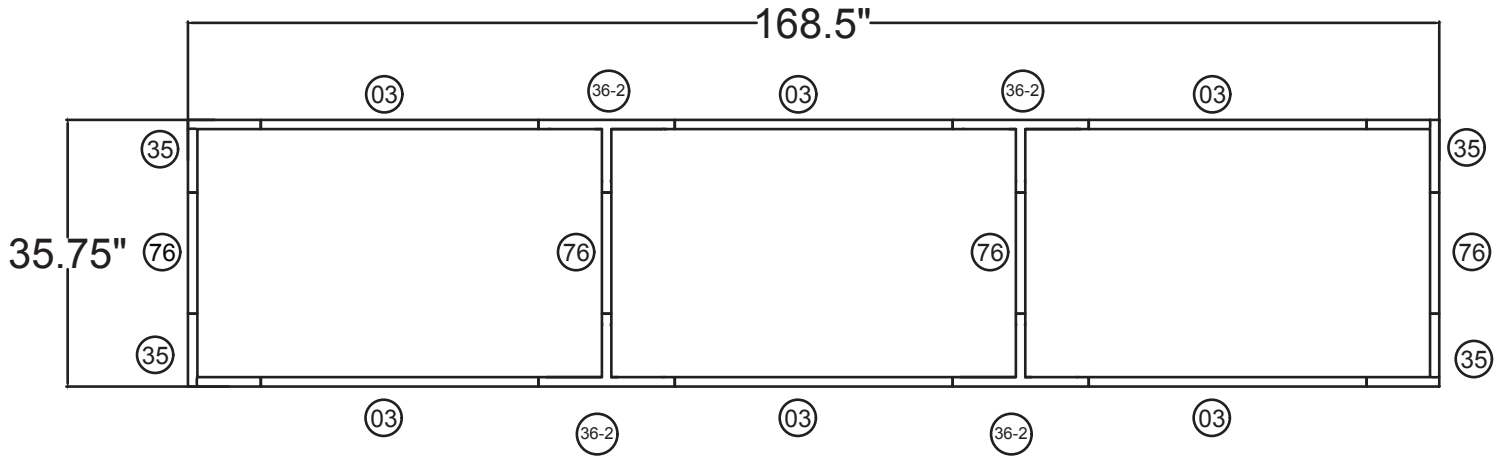

WAVELINE®

14'w x 3'h WL Hanging Sign

FHS1436

14'w x 3'h WL Hanging Sign	
Qty.	Part Number
4	WLM#035
4	WLM#076
6	WLM#003
4	WLM#036-2
1	BGO-FABRIC L bag

Notes:

- * Does not include Hanging Cables
- * will fit inside CA600 or CA900 case