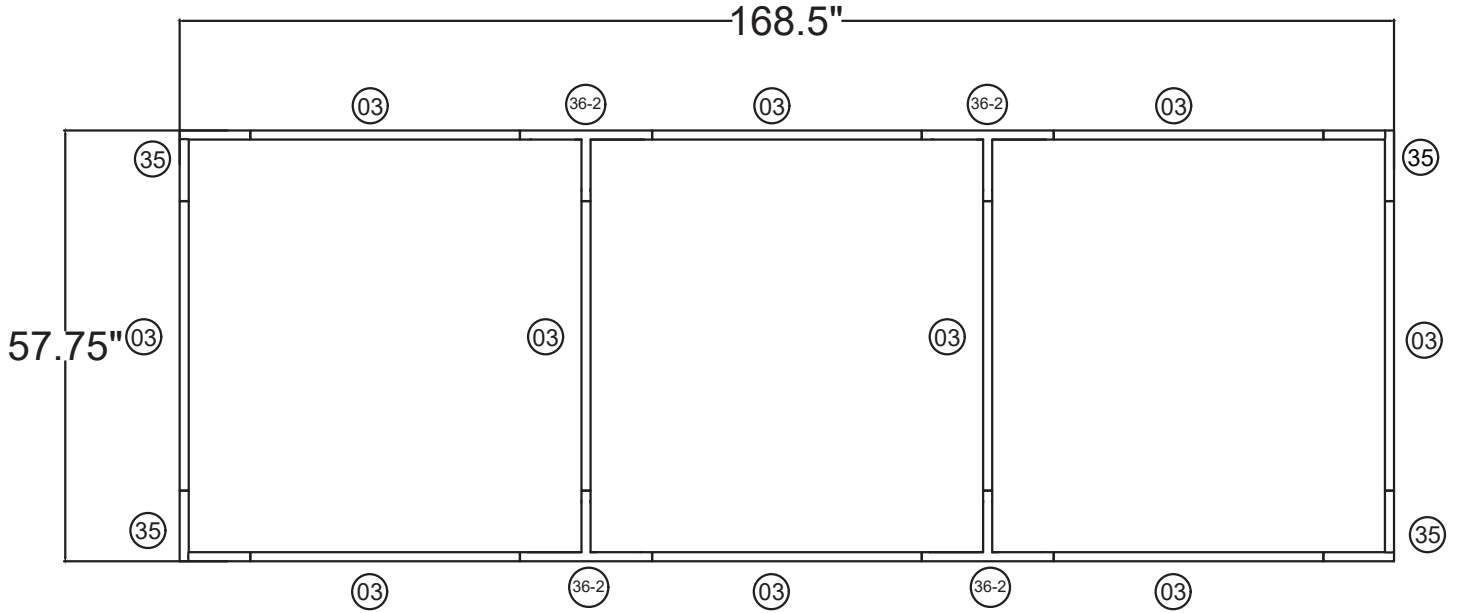

14'w x 5'h WL Hanging Sign

FHS1460

14'w x 5'h WL Hanging Sign	
Qty.	Part Number
4	WLM#035
4	WLM#003
6	WLM#003
4	WLM#036-2
1	BGO-FABRIC L bag

Notes:

- * Does not include Hanging Cables
- * will fit inside CA600 or CA900 case