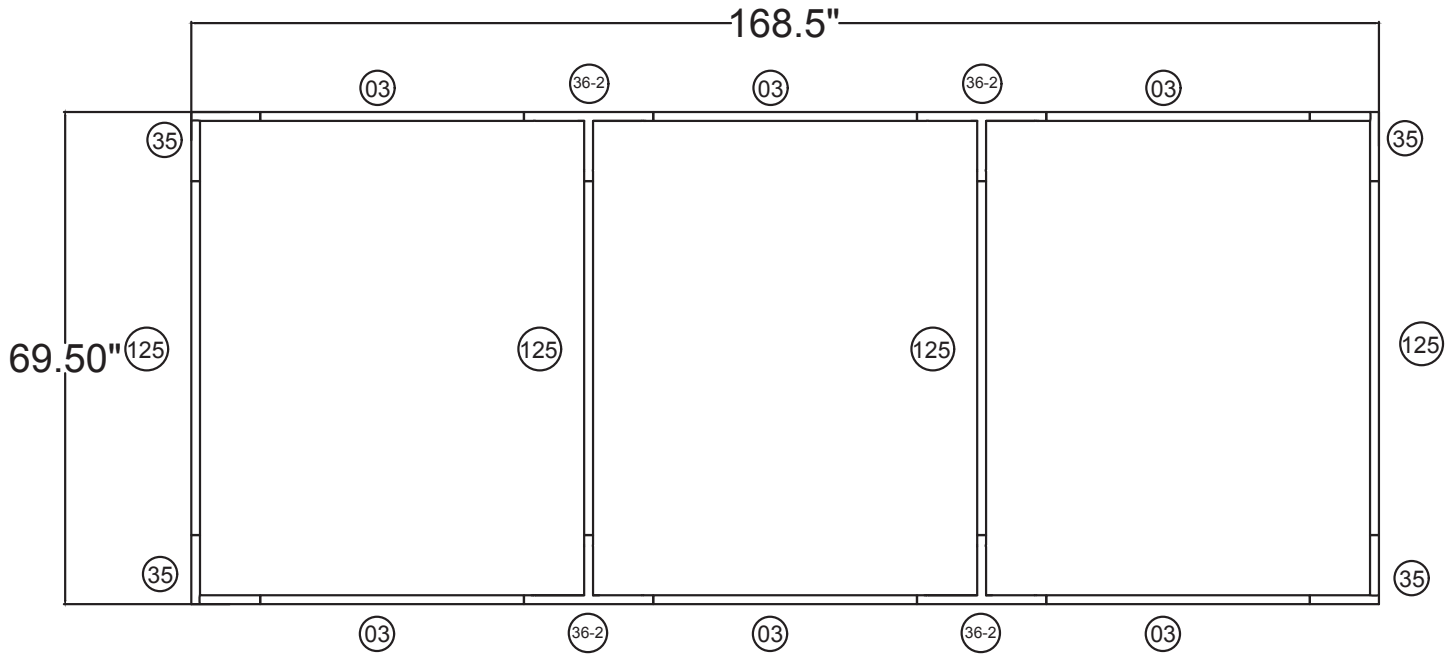

# 14'w x 6'h WL Hanging Sign

## FHS1472

14'w x 6'h WL Hanging Sign	
Qty.	Part Number
4	WLM#035
4	WLM#125
6	WLM#003
4	WLM#036-2
1	BGO-FABRIC L bag

**Notes:**

- \* Does not include Hanging Cables
- \* will fit inside CA600 or CA900 case