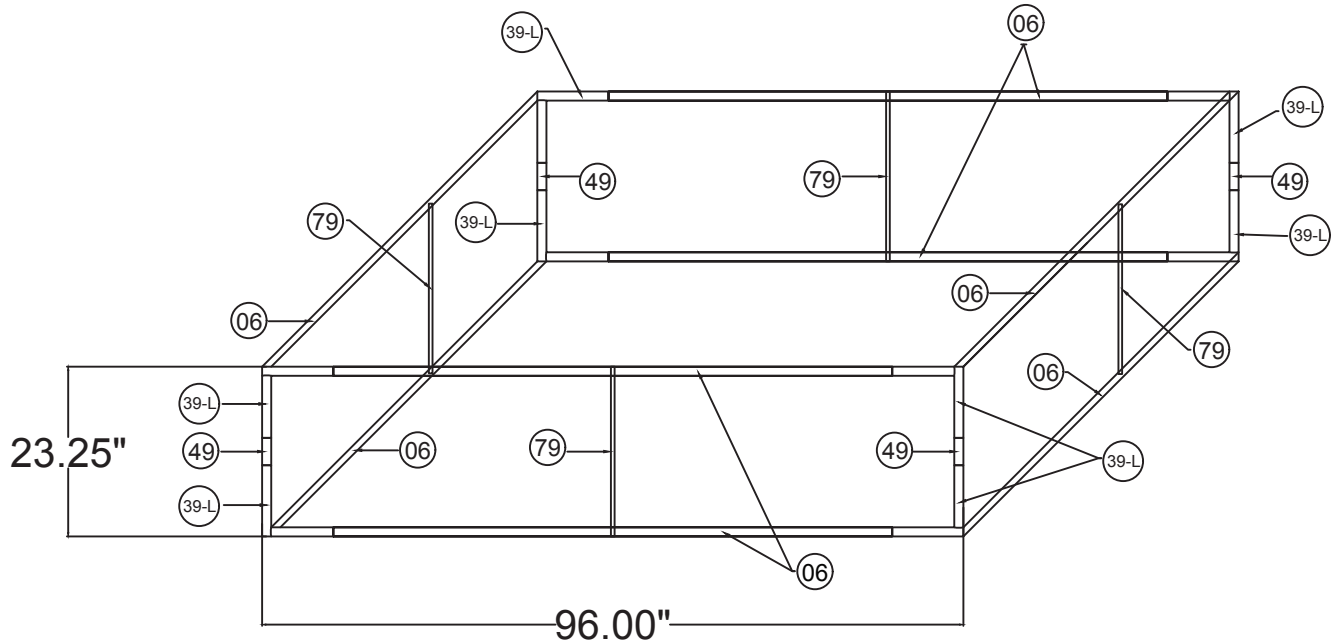

# WAVELINE®

8'w x 2'h WL Hanging Sign

## SHS0824

8'w x 2'h Sq. Hanging Sign	
Qty.	Part Number
8	WLM#039L-US
4	WLM#049
8	WLM#006
4	WLM#079
1	BGO-Fabirc-L bag

**Notes:**

- \* Does not include Hanging Cables
- \* Will fit inside a CA600 or CA900 case