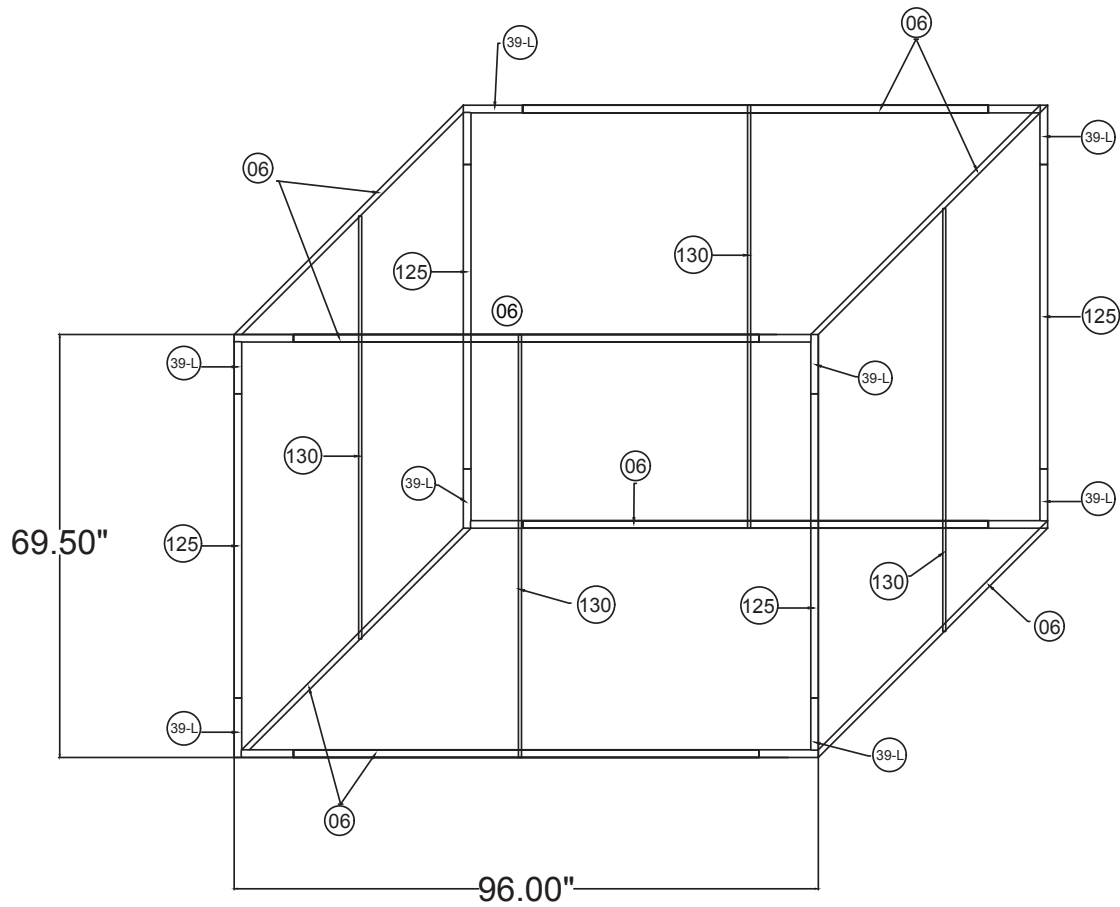

# WAVELINE®

8'w x 6'h WL Hanging Sign

## SHS0872

8'w x 6'h Sq. Hanging Sign	
Qty.	Part Number
8	WLM#039L-US
4	WLM#125
8	WLM#006
4	WLM#130
1	BGO-FABRIC-L bag

**Notes:**

- \* Does not include Hanging Cables
- \* Will fit inside a CA600 or CA900 case