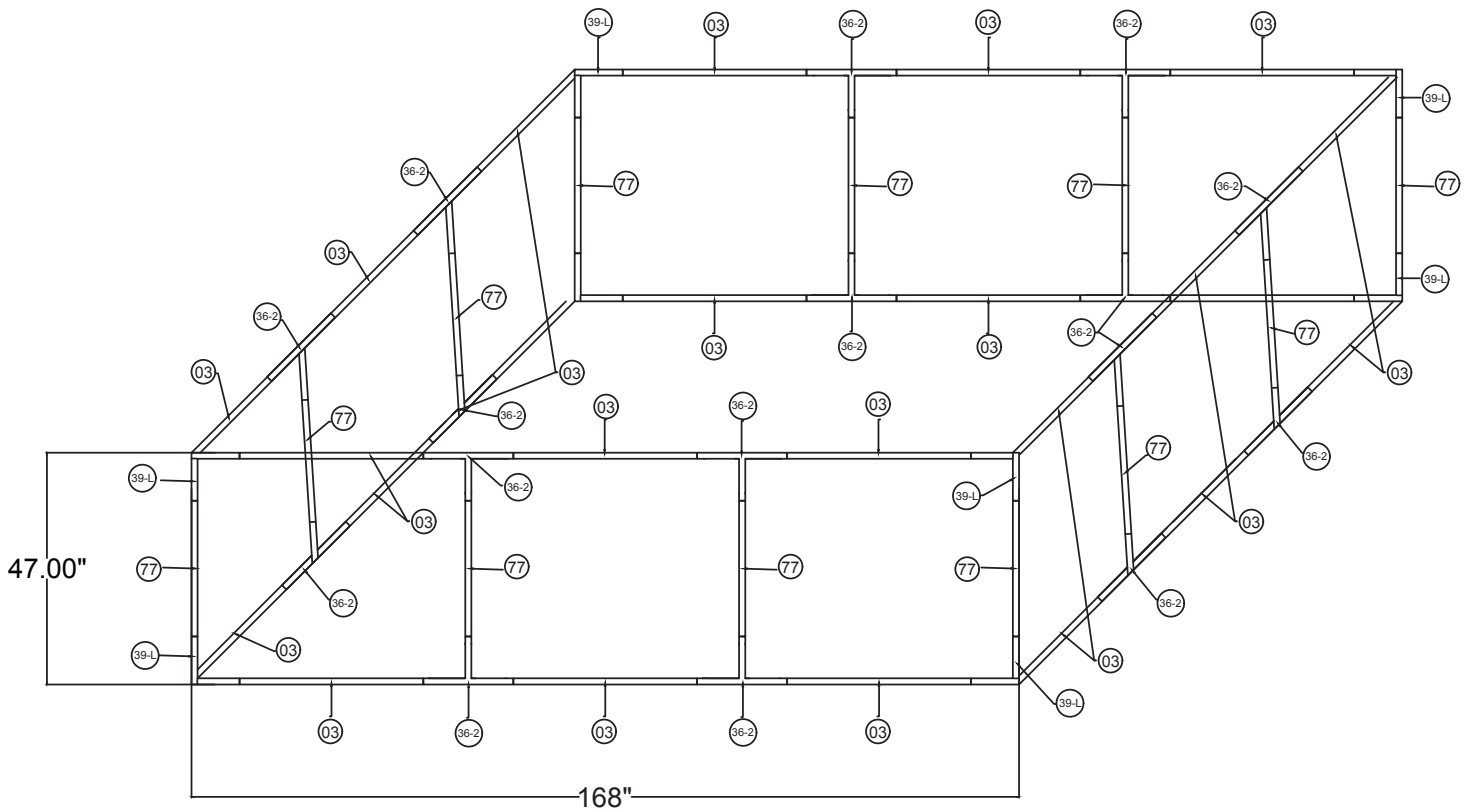

## 14'w x 4'h WL Hanging Sign

### SHS1448

14'w x 4'h WL Hanging Sign	
Qty.	Part Number
8	WLM#039L-US
12	WLM#077
24	WLM#003
16	WLM#036-2-US
2	BGO-FABRIC-XL bag

**Notes:**

- \* Does not include Hanging Cables
- \* Will fit inside a CA600 or CA900 case