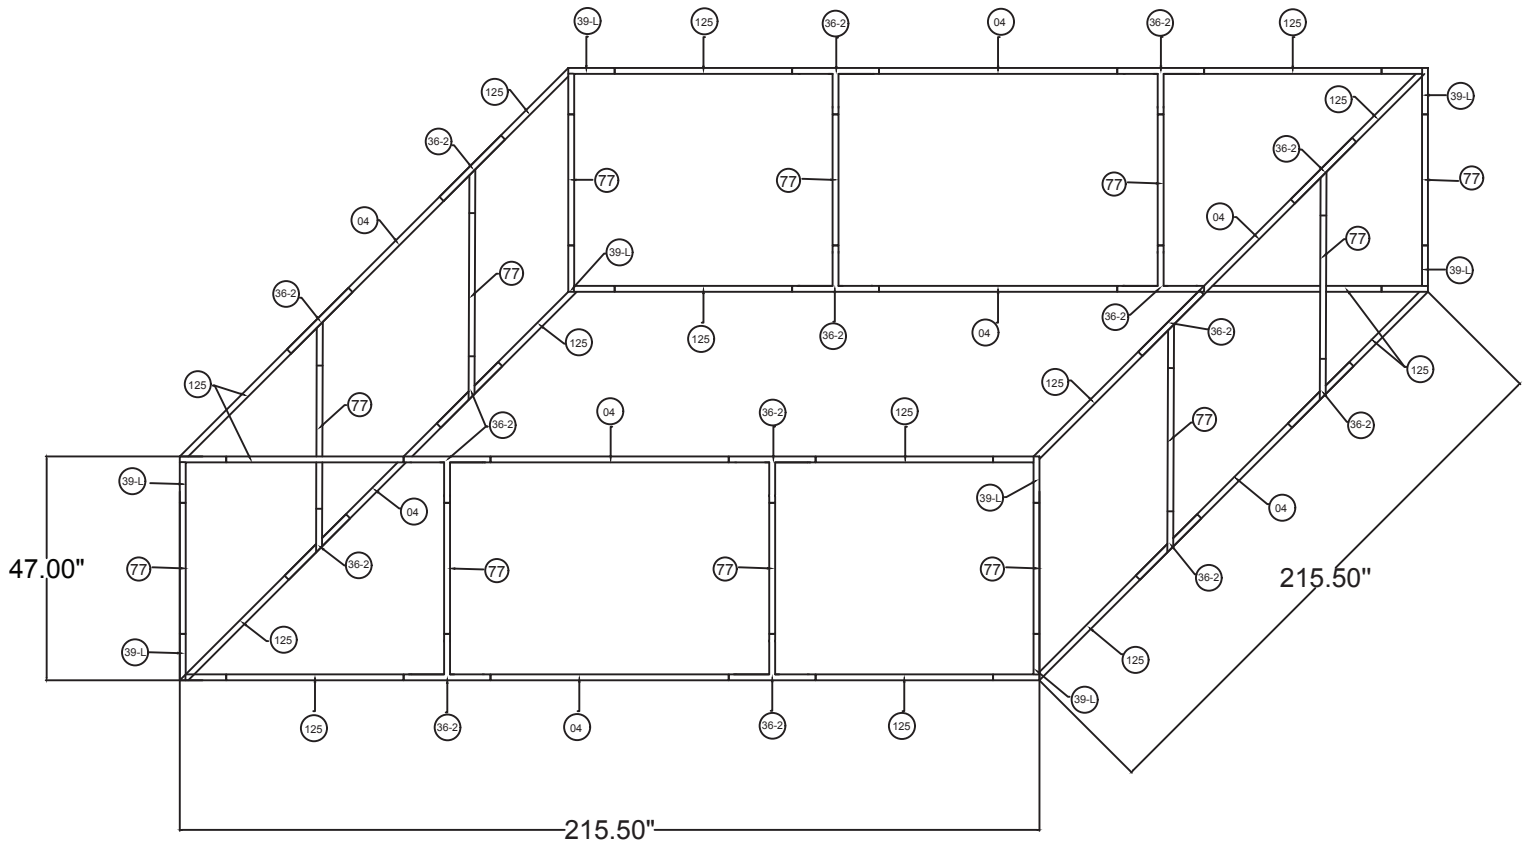

WAVELINE®

18'w x 4'h WL Hanging Sign

SHS1848

18'w x 4'h WL Hanging Sign	
Qty.	Part Number
8	WLM#039L-US
12	WLM#077
8	WLM#004
16	WLM#036-2-US
16	WLM#125
2	BGO-FABRIC-XL bag

Notes:

- * Does not include Hanging Cables
- * Will fit inside a CA600 or CA900 case