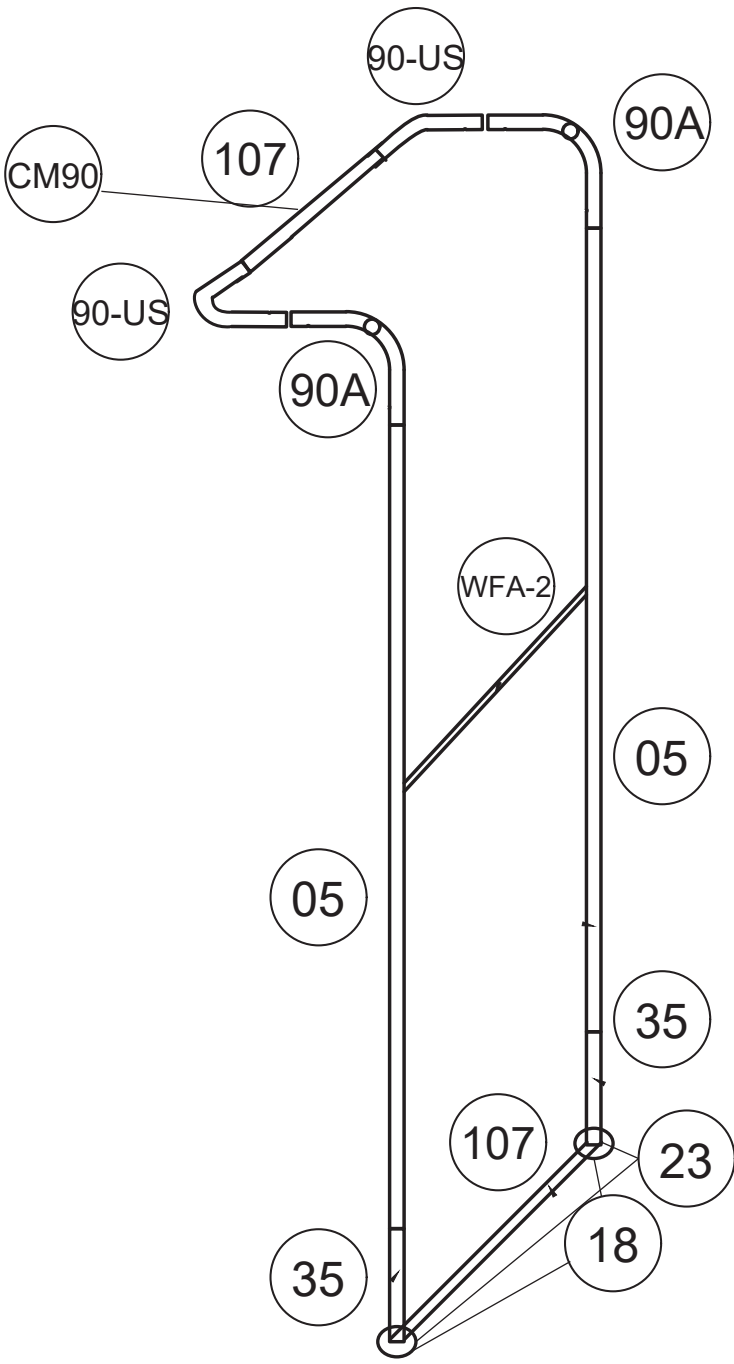

## 28" Waterfall

28" Waterfall	
Qty.	Part Number
2	WLM#35
2	WLM#90A
2	WLM#90-US
2	WLM#107
2	WLM#05
1	WLM#WFA-2
2	WLM#23
2	WLM#18
1	CM-90
1	Cotton Bag